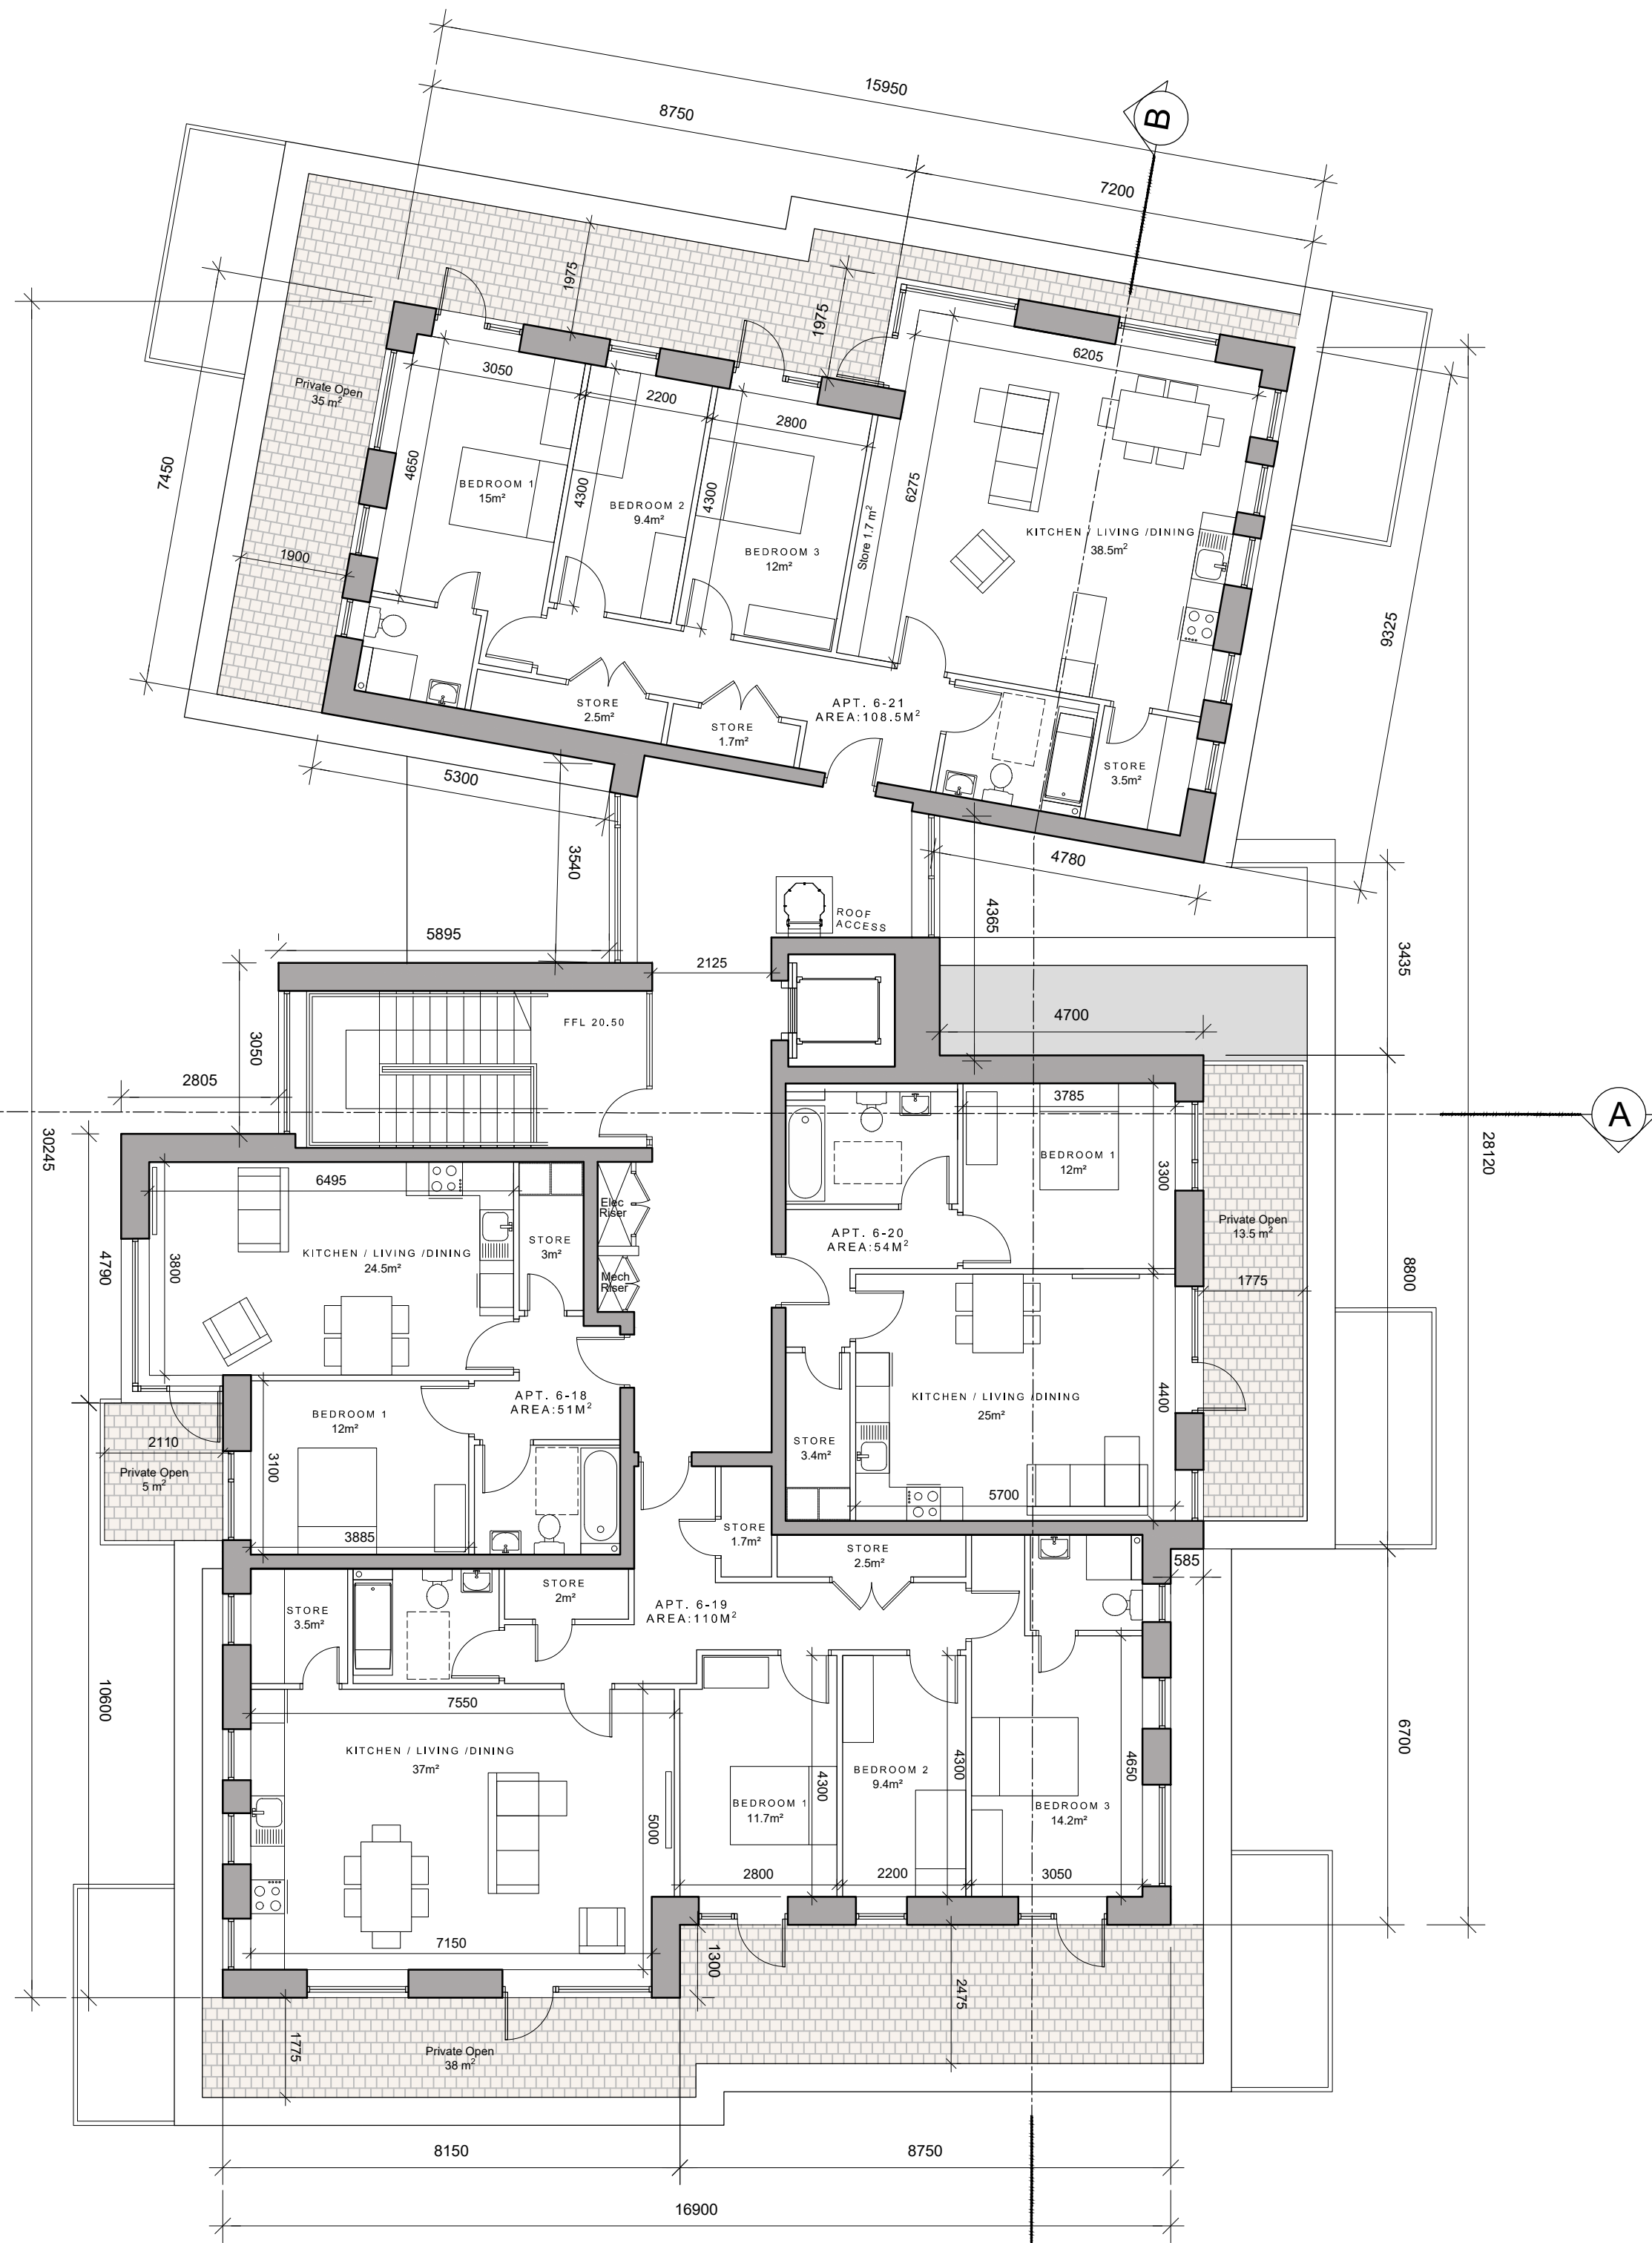

- © This drawing is copyright.
- 1 Do not scale this drawing.
- 2 Errors and omissions to be immediately notified to Architect.
- 3 All dimensions to be checked on site.
- 4 To be read with relevant Engineers drawings.

KEY PLAN
INDICATING POSITION OF APARTMENT
BLOCK 6
NOT TO SCALE

BLOCK 6 THIRD FLOOR PLAN
SCALE: 1:100

BLOCK 6 ROOF PLAN
SCALE: 1:100

revisions date inls

description	date	inls
Auburn Streamstown		
Apartment Block 6		
Third Floor Plan & Roof Plan		