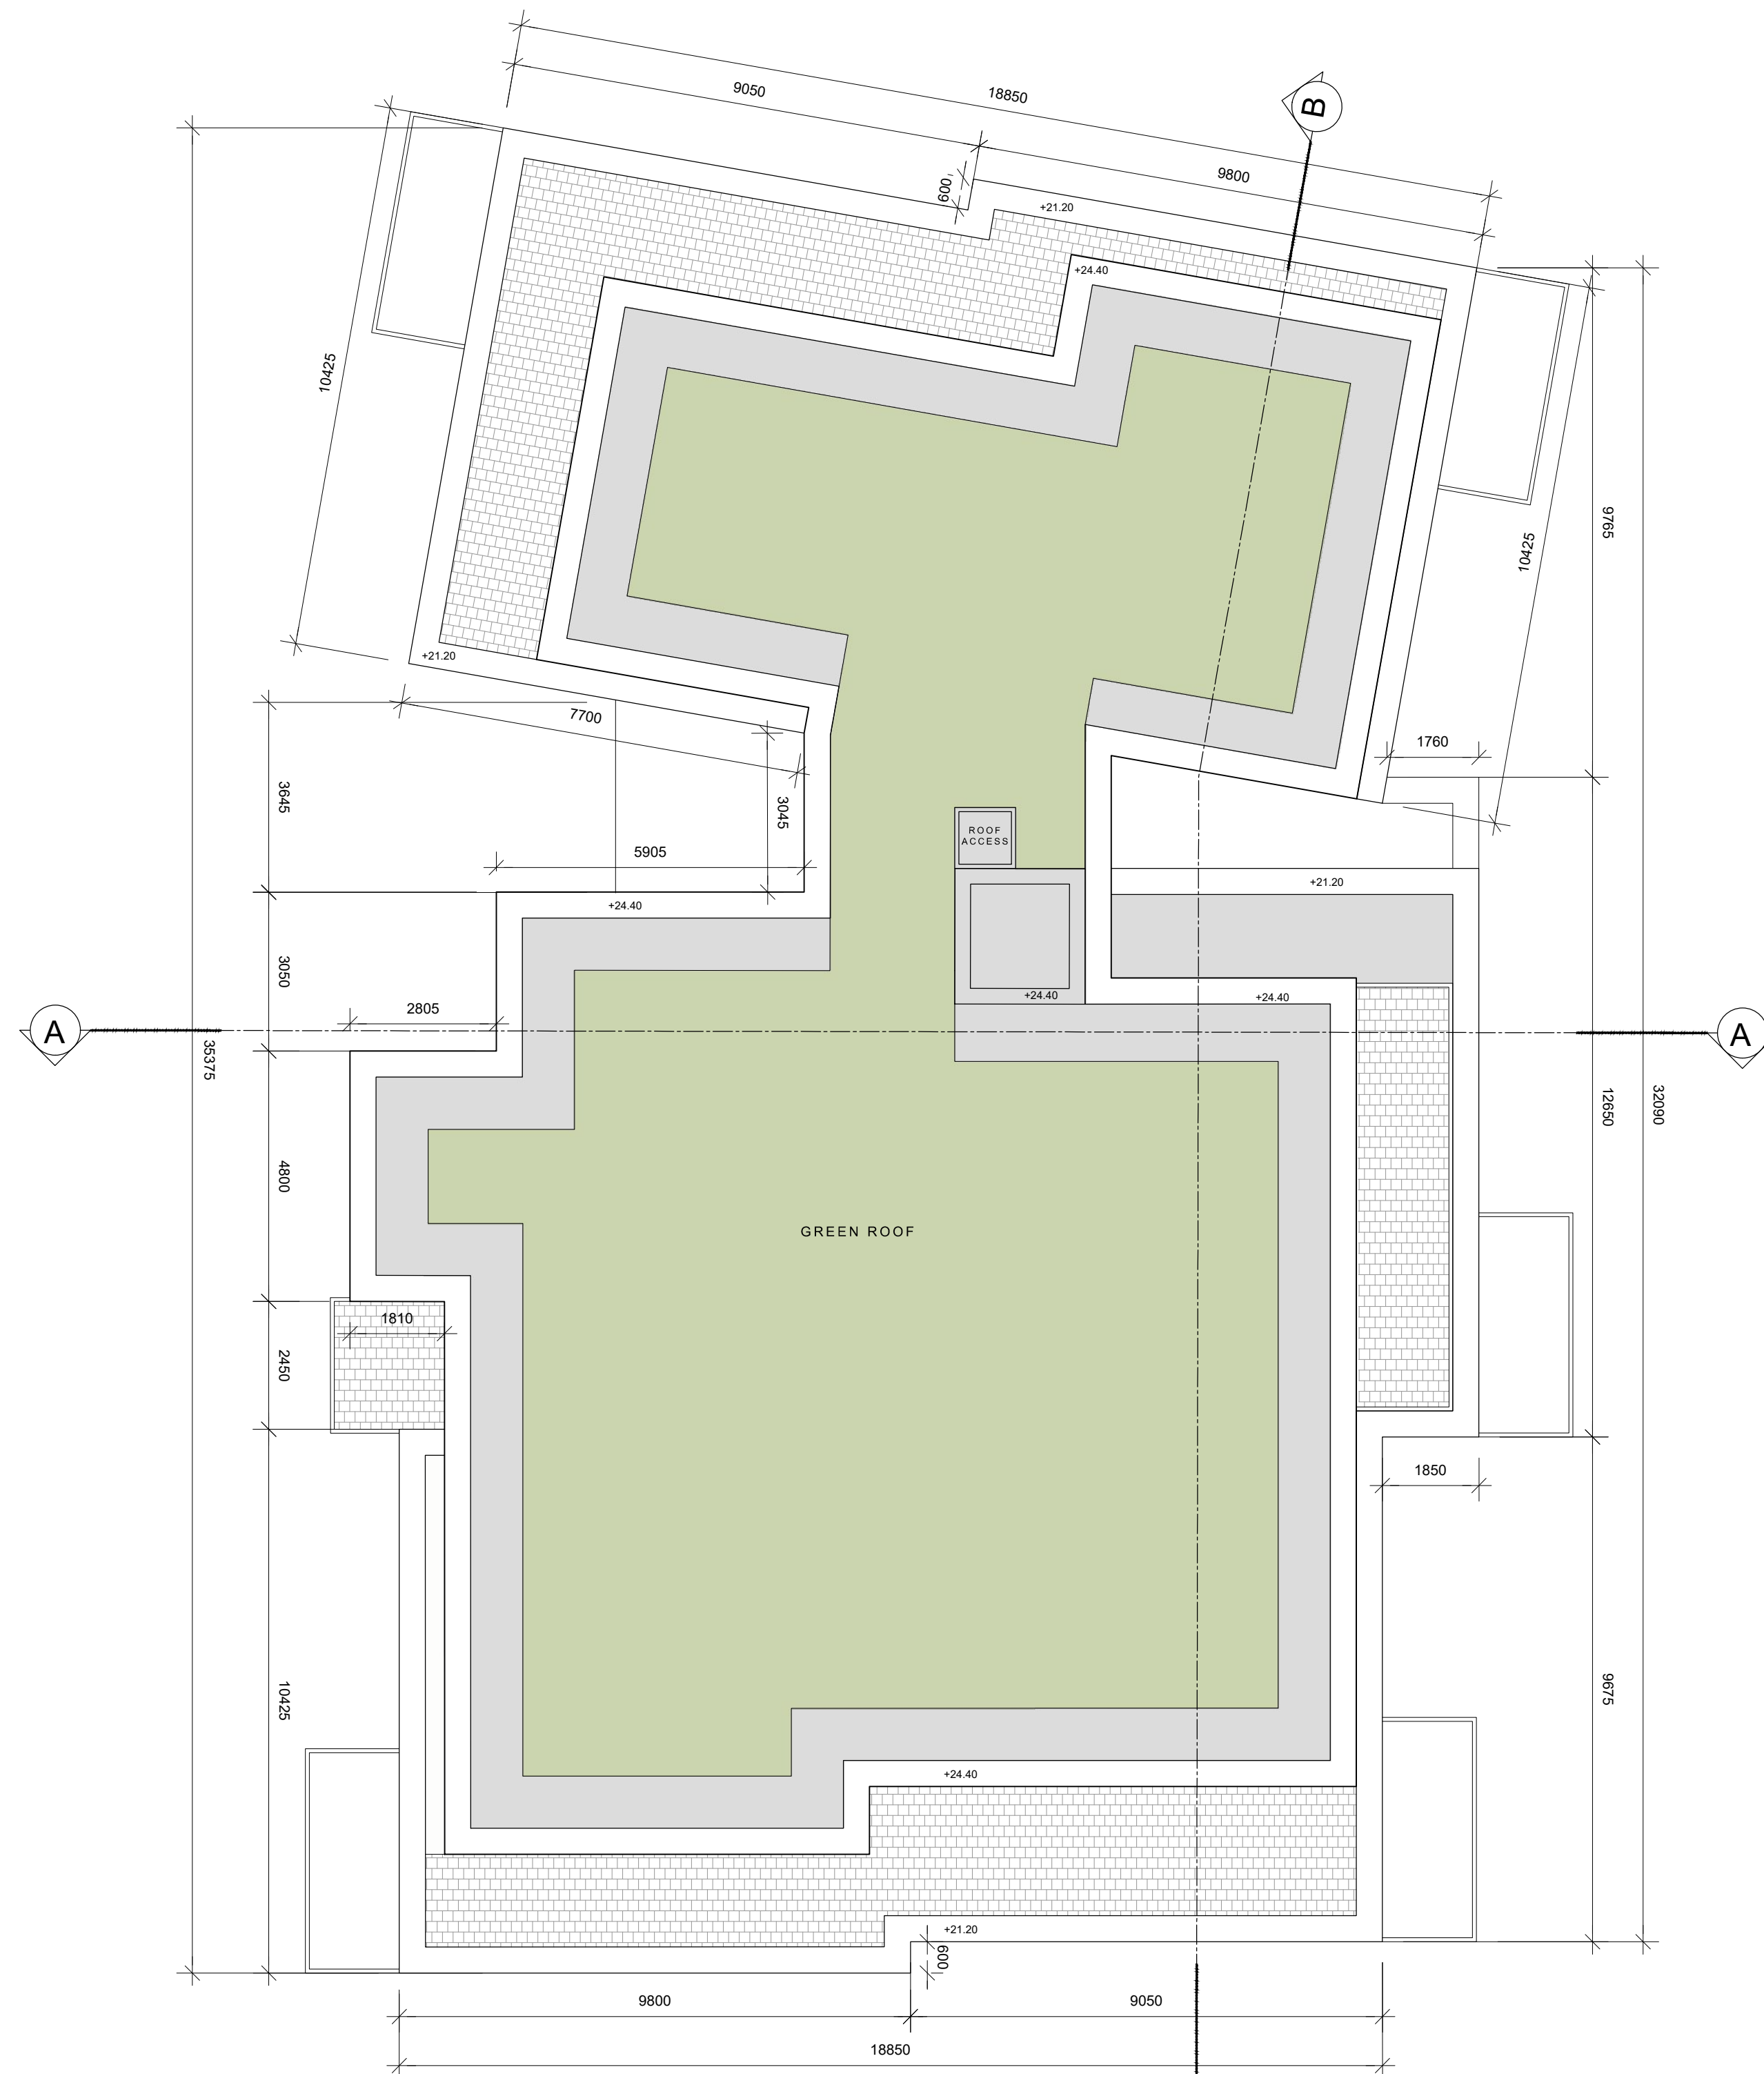

KEY PLAN
INDICATING POSITION OF APARTMENT
BLOCK 6
NOT TO SCALE

BLOCK 6 THIRD FLOOR PLAN
SCALE: 1:100

BLOCK 6 ROOF PLAN
SCALE: 1:100

revisions date inls

description	date	inls
Auburn Streamstown		
Apartment Block 6		
Third Floor Plan & Roof Plan		